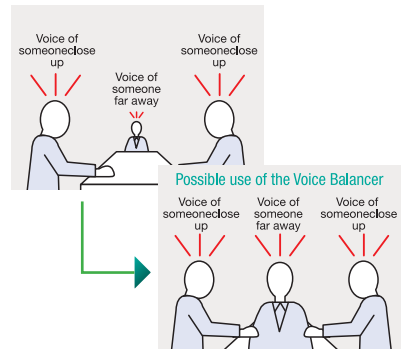

WS series WS-832

* Requires optional AC adaptor.

The mid-range model of the WS Series. Packed with advanced functionality it's ready to be utilised in the business field.

Product features

Directional stereo microphones with 90° layout achieves a superb stereo feel

By positioning the two low-noise directional stereo microphones in a 90 degree layout, the WS Series can record with a superb stereo feel. The stereo quality of the WS-Series enables you to understand the direction or location of speakers in meetings and conferences, long after the actual recording has been made.

Impressive array of playback functions

The Voice Playback feature lets you skip the non-voice portions of any recording and play back only the parts with recorded voices. This allows for efficient transcribing of meetings and interviews. When recording meetings in large rooms, the recording levels of each sound tend to vary. Even in these cases, the Voice Balancer function adjusts the volume levels of all speakers to a certain level so that it is easy to hear during playback. Of course, a noise cancellation feature that powerfully cuts unwanted background noise is also included.

Optimal trouble-free recording with Scene Select

By simply pressing and holding the menu key, you can access both the recording and playback Scene Select options, which automatically configure optimal recording and playback settings according to your situation. With five recording preset modes; Lecture, Conference, Meeting, Dictation & DNS (for Speech to Text applications) and two playback modes; Transcription & Language Study, it's possible for anyone to easily achieve trouble-free, high-quality recording and playback.

Direct USB connection with built-in microSD card slot